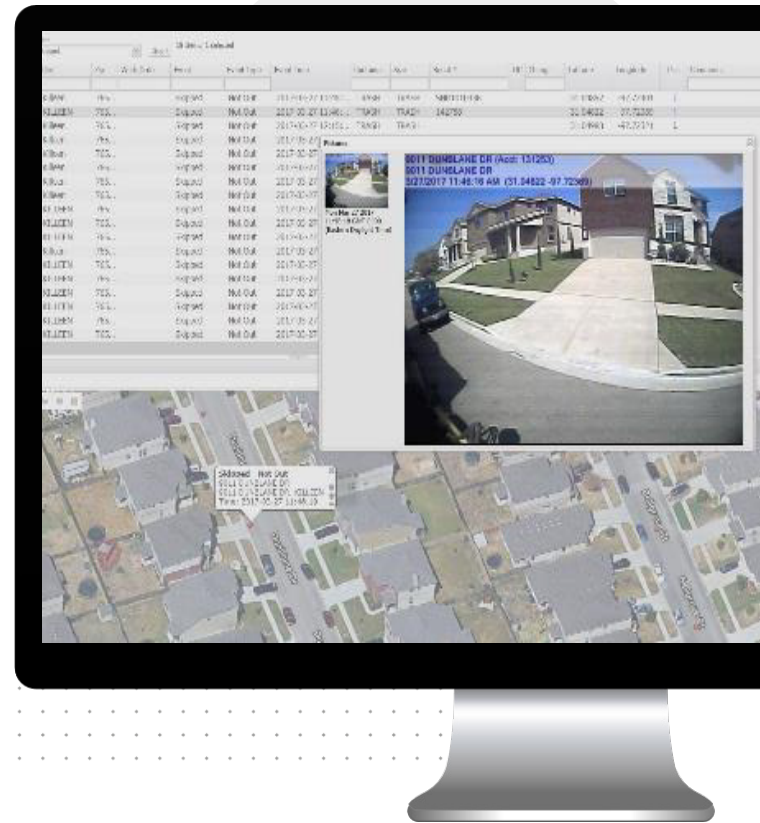

Fleet Management

Picture Service

Resolve queries faster, with real-time images from your trucks that are easy to find and share with customers.

- ✓ Greater responsiveness
- ✓ Enhanced productivity
- ✓ Reduced complaints
- ✓ Improved safety

Reduce go-backs with real-time images from your trucks

Use photographic evidence alongside GPS data to prove a container was not out and avoid costly and frustrating go-backs to the same locations.

Make photo capture safer and faster for drivers

Reduce distraction for drivers and cut the time they take at each stop by automating photo capture when an issue is recorded.

Plug revenue leaks by correctly billing for extras

Use images of overflowing and additional containers alongside invoices to ensure correct billing and smoother payment.

Resolve complaints faster and reduce call volumes

Share photos with callers to quickly resolve complaints and disagreements and reduce the likelihood of future customer calls.

Features

- **360-degree cameras** - capture high-quality photos of events all around the truck.
- **Touchless photo automation** - for trigger events such as skipped collections.
- **High-definition color images** – make it easy for office staff and customer to identify detail.
- **Time- and geo-stamps** – provide robust evidence of when and where the photo was captured.
- **Easy find and search** – easy to find and use photos to help resolve complaints quickly.
- **Portal integration** - images are visible and available in back-office systems in real-time.
- **Photo to email** - drag and drop pictures to email to reduce issues with billing and make it faster to deal with complaints.