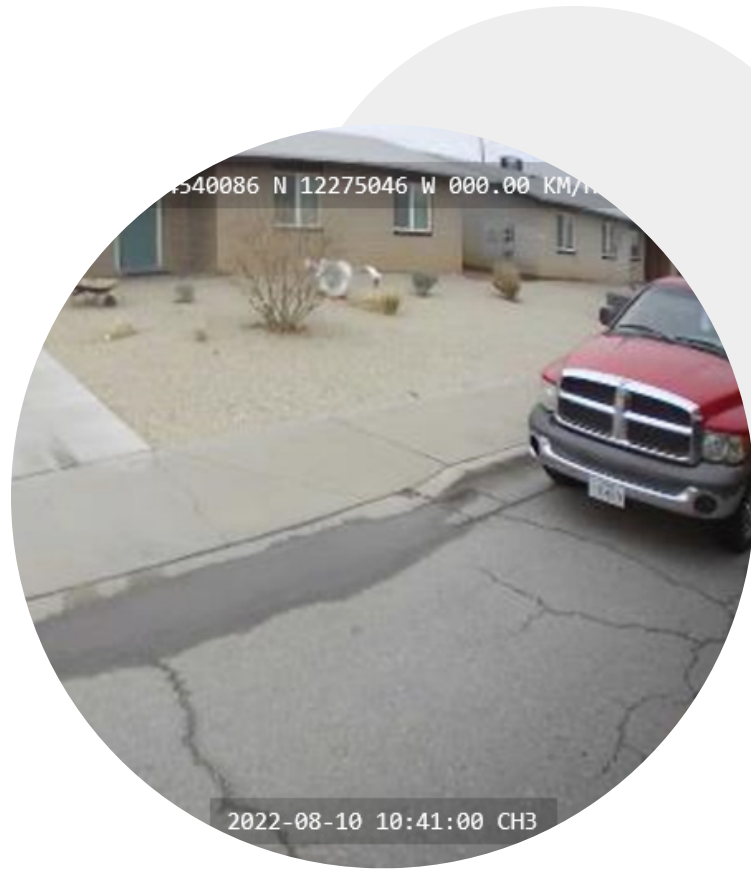

Reduce go-backs with real-time images from your trucks

Use photographic evidence alongside GPS data to prove a container was not out and avoid costly and frustrating go-backs to the same locations.

Make photo capture safer and faster for drivers

Reduce distraction for drivers and cut the time they take at each stop by automating photo capture when an issue is recorded.

Plug revenue leaks by correctly billing for extras

Use images of overflowing and additional containers alongside invoices to ensure correct billing and smoother payment.

Resolve complaints faster and reduce call volumes

Share photos with callers to quickly resolve complaints and disagreements and reduce the likelihood of future customer calls.

Features

- **360-degree cameras** - capture high-quality photos of events all around the truck.
- **Touchless photo automation** - for trigger events such as skipped collections.
- **High-definition color images** – make it easy for office staff and customer to identify detail.
- **Time- and geo-stamps** – provide robust evidence of when and where the photo was captured.
- **Easy find and search** – easy to find and use photos to help resolve complaints quickly.
- **Portal integration** - images are visible and available in back-office systems in real-time.
- **Photo to email** - drag and drop pictures to email to reduce issues with billing and make it faster to deal with complaints.