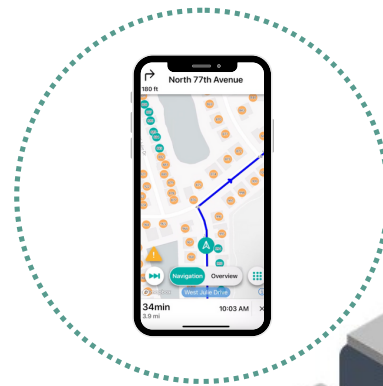

Technology transforming public works operations

RUBICON SmartCity is built to meet your operation's specific needs.

THE DRIVER APP

The Driver App is SmartCity's mobile tool built to meet operator needs when out in the field. Data collected from the Driver app feeds in the Manager Portal in near-real time and serves as key information for supervisors. Key features of the Driver app include digitized route information, service verification, turn by turn navigation, and issue logging at the curb.

MANAGER PORTAL

RUBICON SmartCity's main interface is the Portal, a web-based platform that collects data from supporting software and hardware located in government fleet vehicles. The Portal is the operational hub for heavy-duty fleets, including solid waste, street sweeping, and snow operations. Managers, supervisors, dispatchers, and customer service representatives can perform an array of functions to control their day-to-day operations using data.

RUBICONSmartCity is an all-in-one solution

Digitize all operations

Save on operational costs

Enhance customer service workflows

Verify service automatically

FEATURES

- Work order management
- Exception flagging
- Identify city insights (potholes, graffiti, etc)
- High density turn-by-turn navigation
- All-in-one camera
- Daily route management
- Customized reports
- Pre/post trip inspection reporting
- Weight ticket reporting
- Vehicle diagnostics
- Driver performance
- Breadcrumb trails & route playback
- Integrated billing
- Route optimization
- Asset management
- Inventory management
- Automatic service verification
- Travel path editing
- Dispatch
- Artificial Intelligence