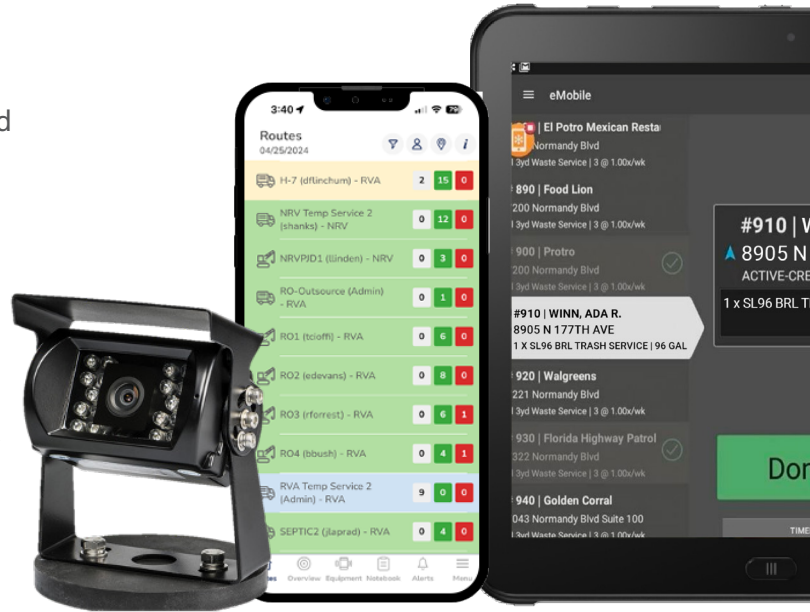

Simple and Connected Solutions for Drivers

Enhance Driver Safety and Productivity with In-Cab Technology

In-Cab Technology

- With Routeware Elements, smart-cab devices and voice controls routes are more efficient, safer, and connected to the customer and revenue operations

Supervisor App

- Supervisor app that allows your managers to perform their job while on-the-go, with the ability to see route overviews, reassign orders and routes, and view driver locations.

FEATURES

- Touchless service verification
- Work order management
- Turn-by-turn navigation
- Issue reporting
- Route management
- Automatic Vehicle Location (AVLS)
- Service history
- Helper routes
- Breadcrumb trails and route playbacks
- Geofences
- Driver vehicle inspection reports
- Supervisor app